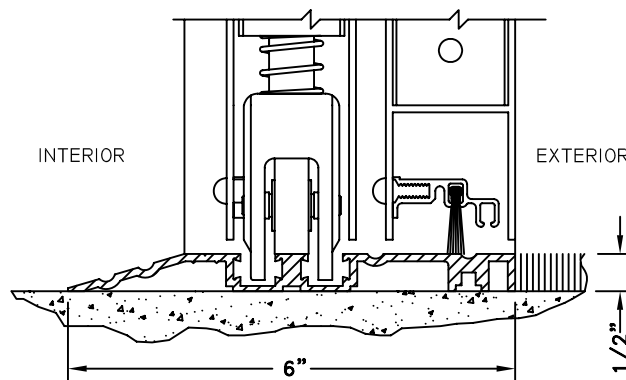

THRESHOLD-TAPERED EXTRUSION
4 1/2" FRAME
(DOUBLE BEVEL THROUGHOUT DOOR OPENING)

THRESHOLD-TAPERED EXTRUSION
4 1/2" FRAME

THRESHOLD-TAPERED EXTRUSION
6" FRAME
(DOUBLE BEVEL THROUGHOUT DOOR OPENING)

THRESHOLD-ONE SIDE TAPERED
4 1/2" FRAME

THRESHOLD-SURFACE MOUNT
(AT "SO" PANELS ONLY)

THRESHOLD-ONE SIDE TAPERED
6" FRAME