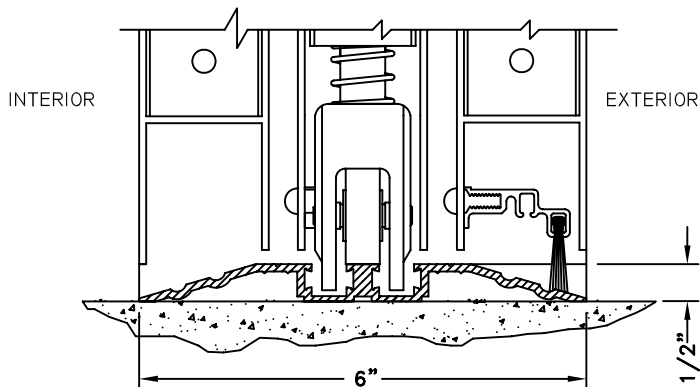

THRESHOLD-TAPERED EXTRUSION
4 1/2" FRAME
(DOUBLE BEVEL THROUGHOUT DOOR OPENING)

THRESHOLD-TAPERED EXTRUSION
4 1/2" FRAME

THRESHOLD-TAPERED EXTRUSION
6" FRAME
(DOUBLE BEVEL THROUGHOUT DOOR OPENING)

THRESHOLD-ONE SIDE TAPERED
4 1/2" FRAME

THRESHOLD-SURFACE MOUNT
(AT "SO" PANELS ONLY)

THRESHOLD-ONE SIDE TAPERED
6" FRAME