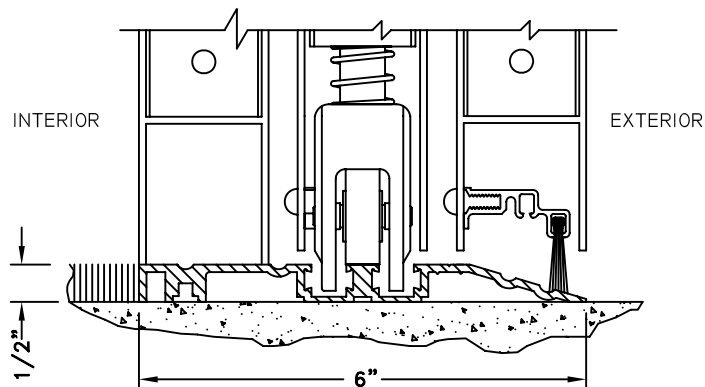

THRESHOLD-TAPERED EXTRUSION
4 1/2" FRAME
(DOUBLE BEVEL THROUGHOUT DOOR OPENING)

THRESHOLD-TAPERED EXTRUSION
4 1/2" FRAME

THRESHOLD-TAPERED EXTRUSION
6" FRAME
(DOUBLE BEVEL THROUGHOUT DOOR OPENING)

THRESHOLD-ONE SIDE TAPERED
4 1/2" FRAME

THRESHOLD-SURFACE MOUNT
(AT "SO" PANELS ONLY)

THRESHOLD-ONE SIDE TAPERED
6" FRAME