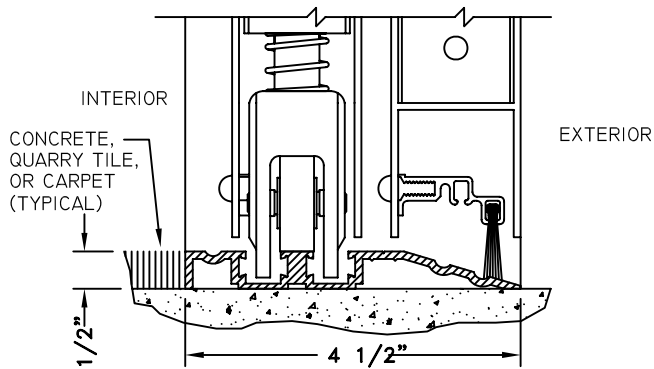

THRESHOLD-TAPERED EXTRUSION
4 1/2" FRAME
(DOUBLE BEVEL THROUGHOUT DOOR OPENING)

THRESHOLD-TAPERED EXTRUSION
4 1/2" FRAME

THRESHOLD-TAPERED EXTRUSION
6" FRAME
(DOUBLE BEVEL THROUGHOUT DOOR OPENING)

THRESHOLD-ONE SIDE TAPERED
4 1/2" FRAME

THRESHOLD-SURFACE MOUNT
(AT "SO" PANELS ONLY)

THRESHOLD-ONE SIDE TAPERED
6" FRAME