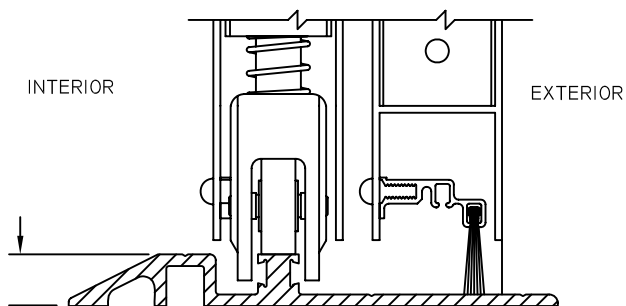

THRESHOLD-TAPERED EXTRUSION
4 1/2" FRAME
(DOUBLE BEVEL THROUGHOUT DOOR OPENING)

THRESHOLD-TAPERED EXTRUSION
4 1/2" FRAME

THRESHOLD-TAPERED EXTRUSION
6" FRAME
(DOUBLE BEVEL THROUGHOUT DOOR OPENING)

THRESHOLD-ONE SIDE TAPERED
4 1/2" FRAME

THRESHOLD-SURFACE MOUNT
(AT "SO" PANELS ONLY)

THRESHOLD-ONE SIDE TAPERED
6" FRAME