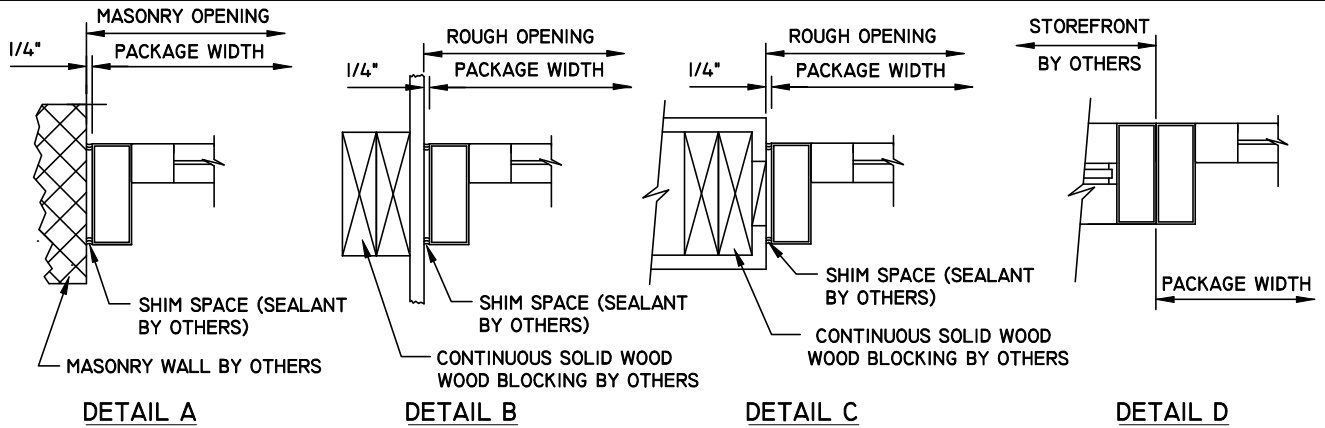

STANLEY

TYPICAL JAMB AND HEADER DETAILS

**DURA-GLIDE
3000**

3000 SERIES TYPICAL JAMB DETAILS

3000 SERIES TYPICAL HEADER DETAILS

NOTE: ALL FRAMING AND OPERATOR CASING(S) NEED TO BE FIRMLY SECURED FOR PROPER OPERATION.