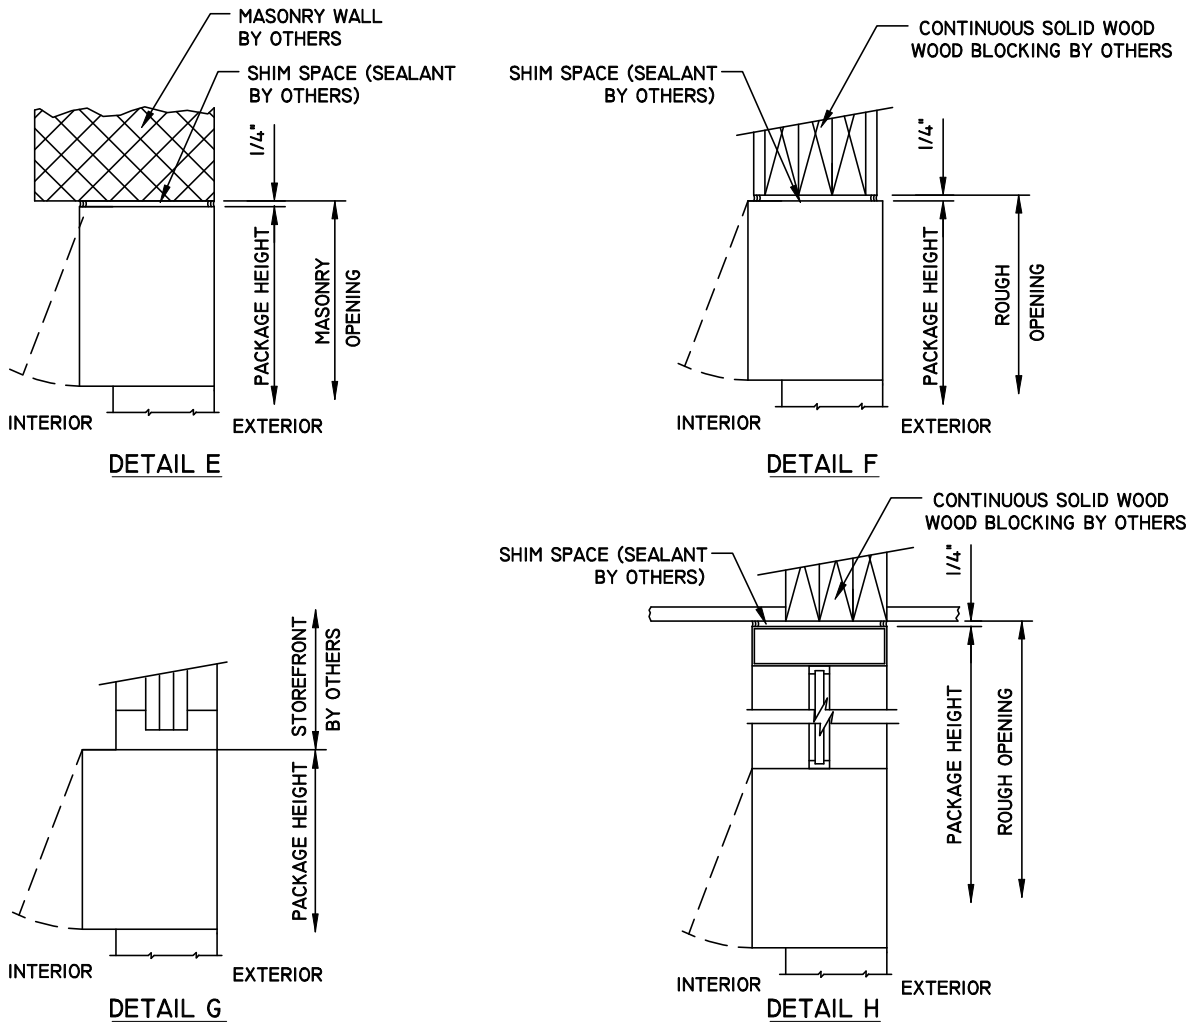

STANLEY

TYPICAL JAMB AND HEADER DETAILS

**DURA-GLIDE
3000**

3000 SERIES TYPICAL JAMB DETAILS

3000 SERIES TYPICAL HEADER DETAILS

NOTE: ALL FRAMING AND OPERATOR CASING(S) NEED TO BE FIRMLY SECURED FOR PROPER OPERATION.